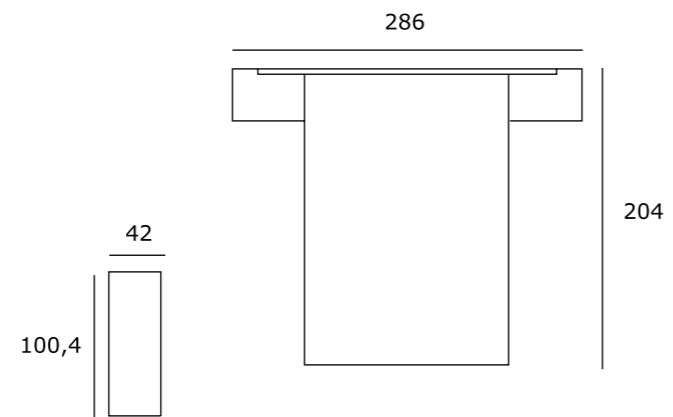

AMBIENTE 30
BLANCO
LACADO GRIS

enseña a tus amigos tu espacio preferido