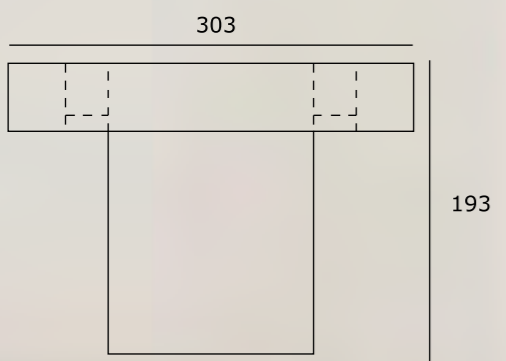

AMBIENTE 34 CENIZA