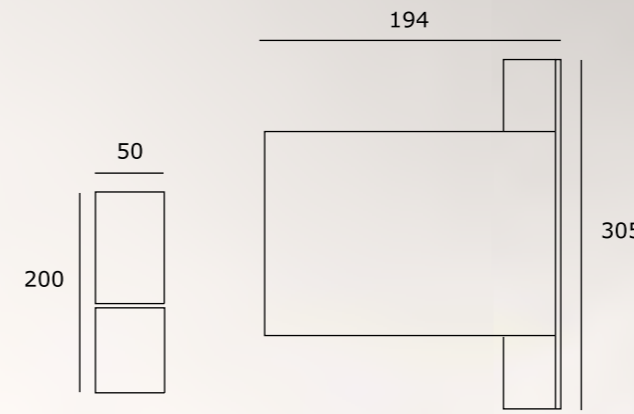

AMBIENTE 35
NATUR
BLANCO