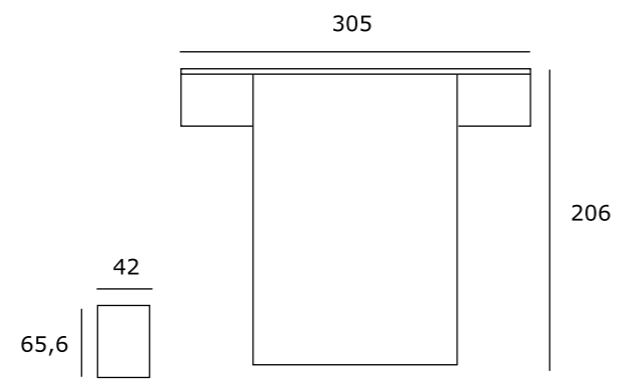

AMBIENTE 31
NATUR
LACADO BLANCO

todo crece con tus ideas