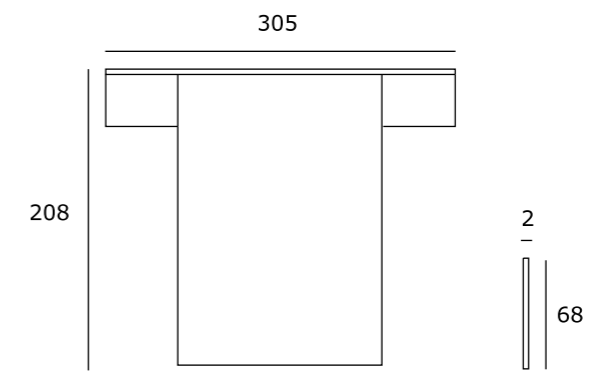

AMBIENTE 28

CENIZA

LACADO ALUMINIO

hasta el último rincón es útil !!!